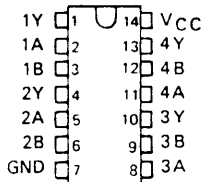

**SN5408, SN54LS08, SN54S08,
SN7408, SN74LS08, SN74S08**
QUADRUPLE 2-INPUT POSITIVE-AND GATES

DECEMBER 1983—REVISED MARCH 1988

SN5408, SN54LS08, SN54S08 . . . J OR W PACKAGE
SN7408 . . . J OR N PACKAGE
SN74LS08, SN74S08 . . . D, J OR N PACKAGE
(TOP VIEW)

**SN5402, SN54LS02, SN54S02,
SN7402, SN74LS02, SN74S02**
QUADRUPLE 2-INPUT POSITIVE-NOR GATES

DECEMBER 1983—REVISED MARCH 1988

SN5402 . . . J PACKAGE
SN54LS02, SN54S02 . . . J OR W PACKAGE
SN7402 . . . N PACKAGE
SN74LS02, SN74S02 . . . D OR N PACKAGE
(TOP VIEW)