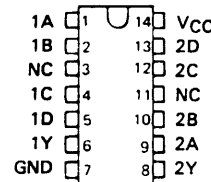

**SN5408, SN54LS08, SN54S08,
SN7408, SN74LS08, SN74S08**
QUADRUPLE 2-INPUT POSITIVE-AND GATES

DECEMBER 1983—REVISED MARCH 1988

SN5408, SN54LS08, SN54S08 . . . J OR W PACKAGE
SN7408 . . . J OR N PACKAGE
SN74LS08, SN74S08 . . . D, J OR N PACKAGE
(TOP VIEW)

**SN5402, SN54LS02, SN54S02,
SN7402, SN74LS02, SN74S02**
QUADRUPLE 2-INPUT POSITIVE-NOR GATES

DECEMBER 1983—REVISED MARCH 1988

SN5402 . . . J PACKAGE
SN54LS02, SN54S02 . . . J OR W PACKAGE
SN7402 . . . N PACKAGE
SN74LS02, SN74S02 . . . D OR N PACKAGE
(TOP VIEW)

**SN5420, SN54LS20, SN54S20,
SN7420, SN74LS20, SN74S20**
DUAL 4-INPUT POSITIVE-NAND GATES

DECEMBER 1983—REVISED MARCH 1988

SN5420 . . . J PACKAGE
SN54LS20, SN54S20 . . . J OR W PACKAGE
SN7420 . . . N PACKAGE
SN74LS20, SN74S20 . . . D OR N PACKAGE
(TOP VIEW)