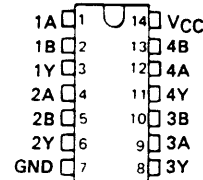

**SN5400, SN54LS00, SN54S00,
SN7400, SN74LS00, SN74S00**
QUADRUPLE 2-INPUT POSITIVE-NAND GATES

DECEMBER 1983—REVISED MARCH 1988

SN5400 . . . J PACKAGE
SN54LS00, SN54S00 . . . J OR W PACKAGE
SN7400 . . . N PACKAGE
SN74LS00, SN74S00 . . . D OR N PACKAGE
(TOP VIEW)

**SN5408, SN54LS08, SN54S08,
SN7408, SN74LS08, SN74S08**
QUADRUPLE 2-INPUT POSITIVE-AND GATES

DECEMBER 1983—REVISED MARCH 1988

SN5408, SN54LS08, SN54S08 . . . J OR W PACKAGE
SN7408 . . . J OR N PACKAGE
SN74LS08, SN74S08 . . . D, J OR N PACKAGE
(TOP VIEW)

**SN5402, SN54LS02, SN54S02,
SN7402, SN74LS02, SN74S02**
QUADRUPLE 2-INPUT POSITIVE-NOR GATES

DECEMBER 1983—REVISED MARCH 1988

SN5402 . . . J PACKAGE
SN54LS02, SN54S02 . . . J OR W PACKAGE
SN7402 . . . N PACKAGE
SN74LS02, SN74S02 . . . D OR N PACKAGE
(TOP VIEW)