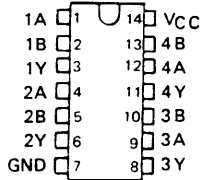

**SN5400, SN54LS00, SN54S00,
SN7400, SN74LS00, SN74S00**
QUADRUPLE 2-INPUT POSITIVE-NAND GATES

DECEMBER 1983—REVISED MARCH 1988

SN5400 . . . J PACKAGE
SN54LS00, SN54S00 . . . J OR W PACKAGE
SN7400 . . . N PACKAGE
SN74LS00, SN74S00 . . . D OR N PACKAGE
(TOP VIEW)

**SN5408, SN54LS08, SN54S08,
SN7408, SN74LS08, SN74S08**
QUADRUPLE 2-INPUT POSITIVE-AND GATES

DECEMBER 1983—REVISED MARCH 1988

SN5408, SN54LS08, SN54S08 . . . J OR W PACKAGE
SN7408 . . . J OR N PACKAGE
SN74LS08, SN74S08 . . . D, J OR N PACKAGE
(TOP VIEW)