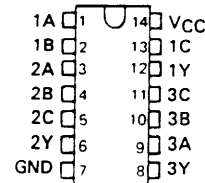

**SN5420, SN54LS20, SN54S20,
SN7420, SN74LS20, SN74S20**
DUAL 4-INPUT POSITIVE-NAND GATES

DECEMBER 1983—REVISED MARCH 1988

SN5420 . . . J PACKAGE
SN54LS20, SN54S20 . . . J OR W PACKAGE
SN7420 . . . N PACKAGE
SN74LS20, SN74S20 . . . D OR N PACKAGE
(TOP VIEW)

**SN5404, SN54LS04, SN54S04,
SN7404, SN74LS04, SN74S04**
HEX INVERTERS

DECEMBER 1983—REVISED MARCH 1988

SN5404 . . . J PACKAGE
SN54LS04, SN54S04 . . . J OR W PACKAGE
SN7404 . . . N PACKAGE
SN74LS04, SN74S04 . . . D OR N PACKAGE
(TOP VIEW)

SN5427, SN54LS27, SN7427, SN74LS27
TRIPLE 3-INPUT POSITIVE-NOR GATES

DECEMBER 1983—REVISED MARCH 1988

SN5427, SN54LS27 . . . J OR W PACKAGE
SN7427 . . . N PACKAGE
SN74LS27 . . . D OR N PACKAGE
(TOP VIEW)