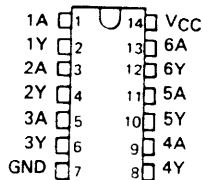

**SN5404, SN54LS04, SN54S04,
SN7404, SN74LS04, SN74S04**
HEX INVERTERS

DECEMBER 1983—REVISED MARCH 1988

SN5404 . . . J PACKAGE
SN54LS04, SN54S04 . . . J OR W PACKAGE
SN7404 . . . N PACKAGE
SN74LS04, SN74S04 . . . D OR N PACKAGE
(TOP VIEW)